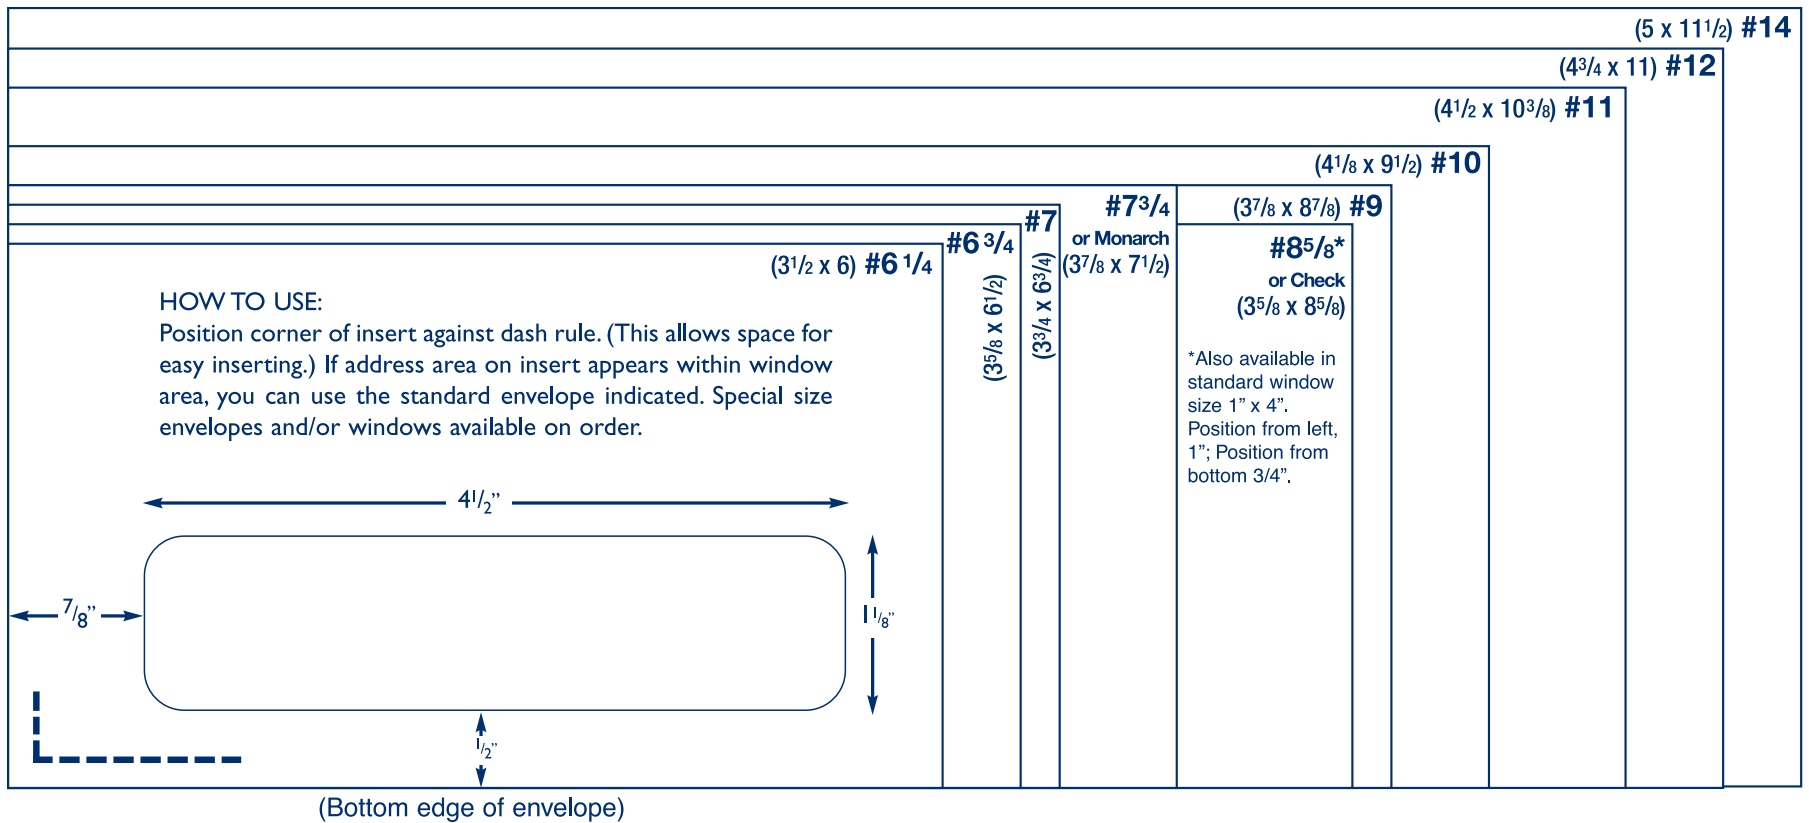

COMMERCIAL & OFFICIAL SIZE ENVELOPES

BOOKLET ENVELOPES (Open Side)

WHITEWOVE / BROWN KRAFT

NUMBER	SIZE
4 1/2	5 1/2 x 7 1/2
5	5 1/2 x 8 1/8
6	5 3/4 x 8 7/8
6 1/2	6 x 9
6 5/8	6 x 9 1/2
6 3/4	6 1/2 x 9 1/2
7 1/4	7 x 10
7 1/2	7 1/2 x 10 1/2
9	8 3/4 x 11 1/2
9 1/2	9 x 12
10	9 1/2 x 12 5/8
13	10 x 13

REMITTANCE ENVELOPES

FLAP SCORED AND EXTENDED
WHITEWOVE/COLORS

NUMBER	SIZE
6 1/4	3 1/2 x 6
6 3/4	3 5/8 x 6 1/2
9	3 7/8 x 8 7/8
10	4 1/8 x 9 1/2

BARONIAL ENVELOPES

WHITEVELLUM

NUMBER	SIZE
4 Bar	3 5/8 x 5 1/8
5 Bar	4 1/8 x 5 5/8
Gladstone	3 5/8 x 5 5/8
6 Bar	4 3/4 x 6 1/2
6 Bank	4 1/8 x 6 1/4
8 1/2 Bank	5 1/2 x 7 1/2

ANNOUNCEMENT ENVELOPES

NUMBER	SIZE
A-2	4 3/8 x 5 3/4
A-6	4 3/4 x 6 1/2
A-7	5 1/4 x 7 1/4
A-8	5 1/2 x 8 1/8
A-10	6 x 9 1/2

CATALOG ENVELOPES

(Open End)

BROWN KRAFT / WHITEWOVE

NUMBER	SIZE
7 glove	4 x 6 3/8
1 scarf	4 5/8 x 6 3/4
3 scarf	5 x 7 1/2
4 1/4 scarf	5 1/2 x 7 1/2
6 scarf	5 1/2 x 8 1/4
1 catalog	6 x 9
1 3/4 catalog	6 1/2 x 9 1/2
3 catalog	7 x 10
6 catalog	7 1/2 x 10 1/2
9 3/4 catalog	8 3/4 x 11 1/4
10 1/2 catalog	9 x 12
12 1/2 catalog	9 1/2 x 12 1/2
13 1/2 catalog	10 x 13
15 catalog	10 x 15
14 1/2 catalog	11 1/2 x 14 1/2
15 1/2 catalog	12 x 15 1/2

COIN ENVELOPES

BROWN KRAFT / WHITEWOVE

NUMBER	SIZE
1	2 1/4 x 3 1/2
3	2 1/2 x 4 1/4
4	3 x 4 1/2
4 1/2	3 x 4 7/8
5	2 7/8 x 5 1/4
5 1/2	3 1/8 x 5 1/2
6	3 3/8 x 6
7	3 1/2 x 6 1/2

POLICY ENVELOPES

BROWN KRAFT / WHITEWOVE

NUMBER	SIZE
10	4 1/8 x 9 1/2
11	4 1/2 x 10 3/8
12	4 3/4 x 11
14	5 x 11 1/2

THE ENVELOPE PRINTERY, INC.
"Flexibility that Creates Performance"

www.envelopeprintery.com •
Phone: (734) 398-7700 • Fax: (734) 398-7924
envelope@envelopeprintery.com