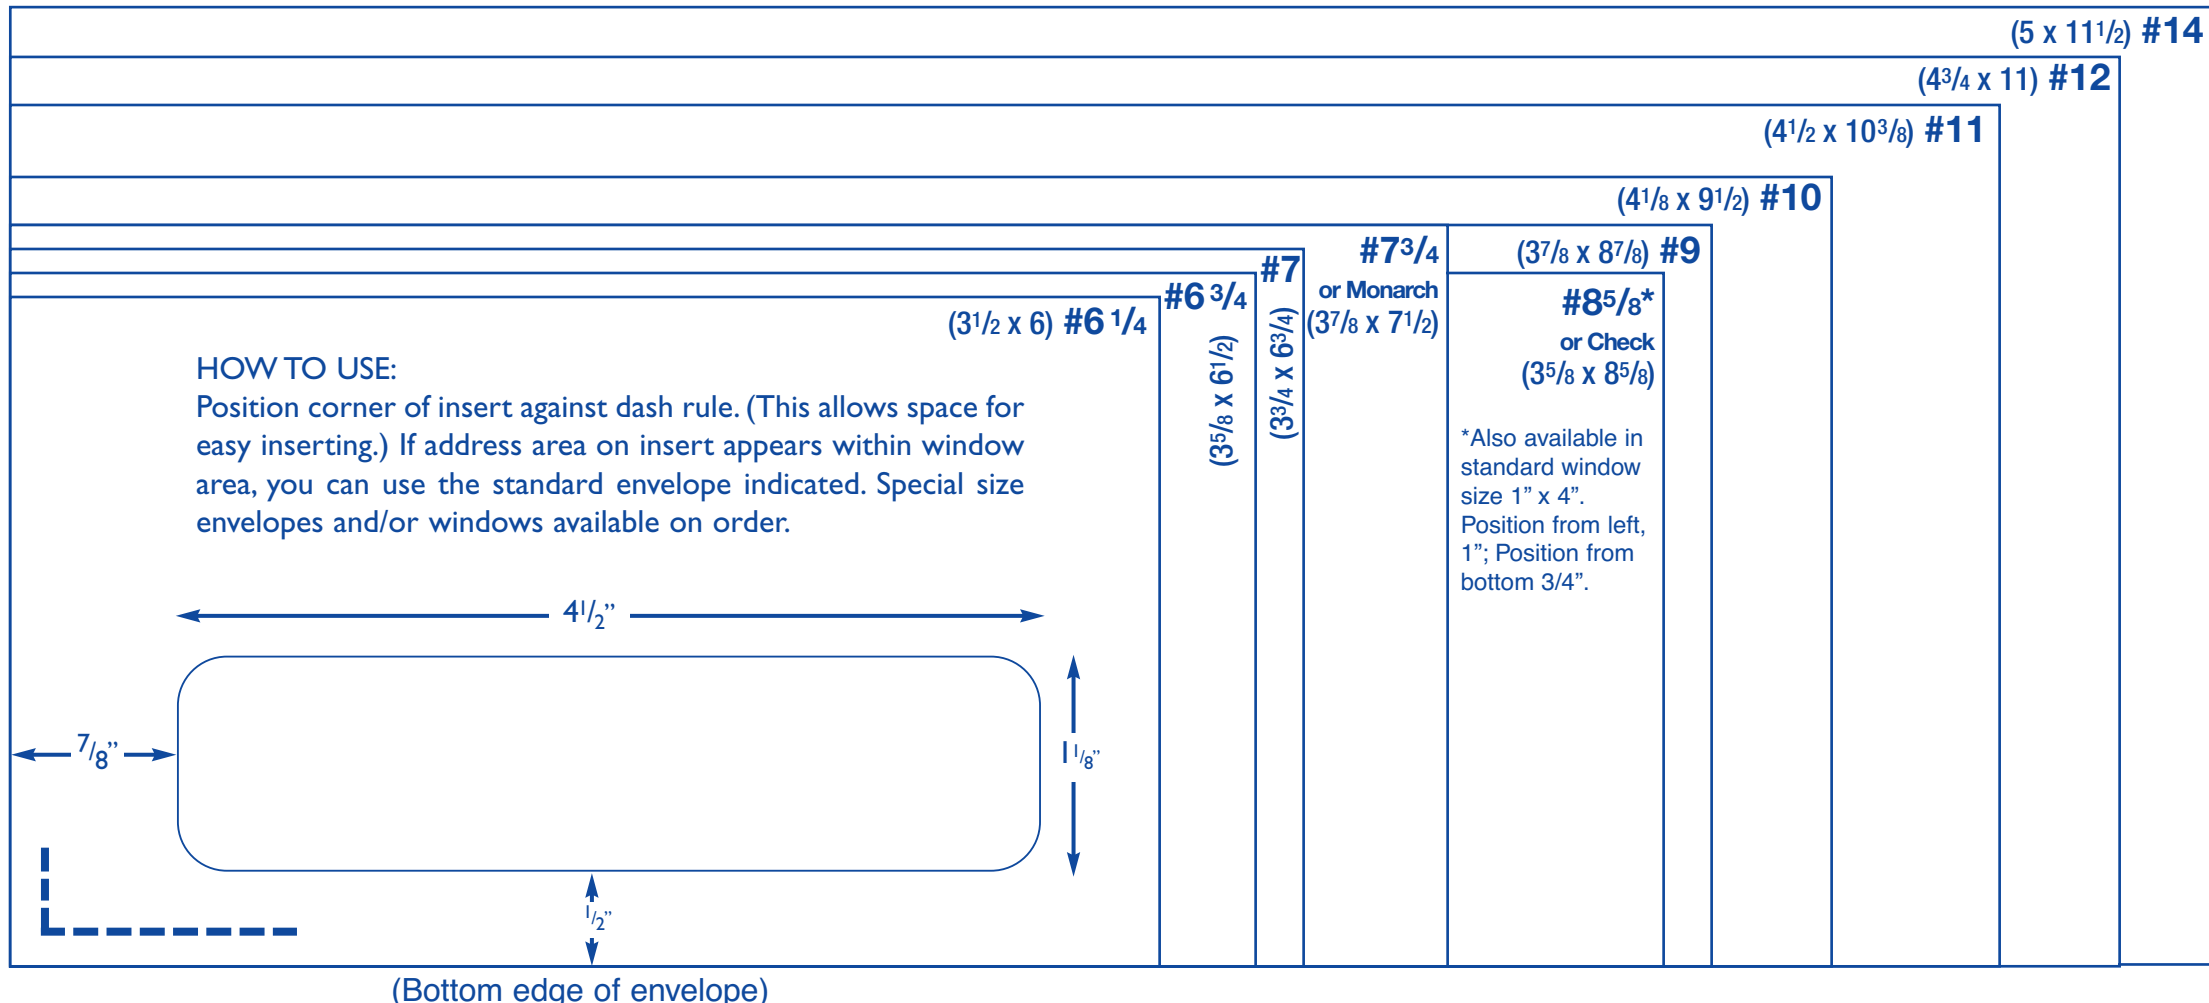

The Envelope Printery.

Where Even Small Orders Are Big Events.

COMMERCIAL & OFFICIAL SIZE ENVELOPES

BOOKLET ENVELOPES (Open Side)

WHITE WOVE / BROWN KRAFT

NUMBER	SIZE
4 1/2	5 1/2 x 7 1/2
5	5 1/2 x 8 1/8
6	5 3/4 x 8 7/8
6 1/2	6 x 9
6 5/8	6 x 9 1/2
6 3/4	6 1/2 x 9 1/2
7 1/4	7 x 10
7 1/2	7 1/2 x 10 1/2
9	8 3/4 x 11 1/2
9 1/2	9 x 12
10	9 1/2 x 12 5/8
13	10 x 13

REMITTANCE ENVELOPES

FLAP SCORED AND EXTENDED
WHITE WOVE/COLORS

NUMBER	SIZE
6 1/4	3 1/2 x 6
6 3/4	3 5/8 x 6 1/2
9	3 7/8 x 8 7/8
10	4 1/8 x 9 1/2

BARONIAL ENVELOPES

WHITE VELLUM

NUMBER	SIZE
4 Bar	3 5/8 x 5 1/8
5 Bar	4 1/8 x 5 5/8
Gladstone	3 5/8 x 5 5/8
6 Bar	4 3/4 x 6 1/2
6 Bank	4 1/8 x 6 1/4
8 1/2 Bank	5 1/2 x 7 1/2

ANNOUNCEMENT ENVELOPES

NUMBER	SIZE
A-2	4 3/8 x 5 3/4
A-6	4 3/4 x 6 1/2
A-7	5 1/4 x 7 1/4
A-8	5 1/2 x 8 1/8
A-10	6 x 9 1/2

The Envelope Printery Inc. has established a network to better serve your envelope needs. By specializing in both manufacturing and imprinting we provide a quality product at a competitive price; all within the most time sensitive delivery requirements.

CATALOG ENVELOPES (Open End)

BROWN KRAFT / WHITE WOVE

NUMBER	SIZE
7 glove	4 x 6 3/8
1 scarf	4 5/8 x 6 3/4
3 scarf	5 x 7 1/2
4 1/4 scarf	5 1/2 x 7 1/2
6 scarf	5 1/2 x 8 1/4
1 catalog	6 x 9
1 3/4 catalog	6 1/2 x 9 1/2
3 catalog	7 x 10
6 catalog	7 1/2 x 10 1/2
9 3/4 catalog	8 3/4 x 11 1/4
10 1/2 catalog	9 x 12
12 1/2 catalog	9 1/2 x 12 1/2
13 1/2 catalog	10 x 13
15 catalog	10 x 15
14 1/2 catalog	11 1/2 x 14 1/2
15 1/2 catalog	12 x 15 1/2

COIN ENVELOPES

BROWN KRAFT / WHITE WOVE

NUMBER	SIZE
1	2 1/4 x 3 1/2
3	2 1/2 x 4 1/4
4	3 x 4 1/2
4 1/2	3 x 4 7/8
5	2 7/8 x 5 1/4
5 1/2	3 1/8 x 5 1/2
6	3 3/8 x 6
7	3 1/2 x 6 1/2

POLICY ENVELOPES

BROWN KRAFT / WHITE WOVE

NUMBER	SIZE
10	4 1/8 x 9 1/2
11	4 1/2 x 10 3/8
12	4 3/4 x 11
14	5 x 11 1/2

Please call us for your custom size or window requirements

The Envelope Printery
8979 Samuel Barton Drive
Van Buren Twp., MI 48111-1600

Phone: (734) 398-7700
Toll Free: (800) 536-8505
Fax: (734) 398-7924
www.envelopeprintery.com